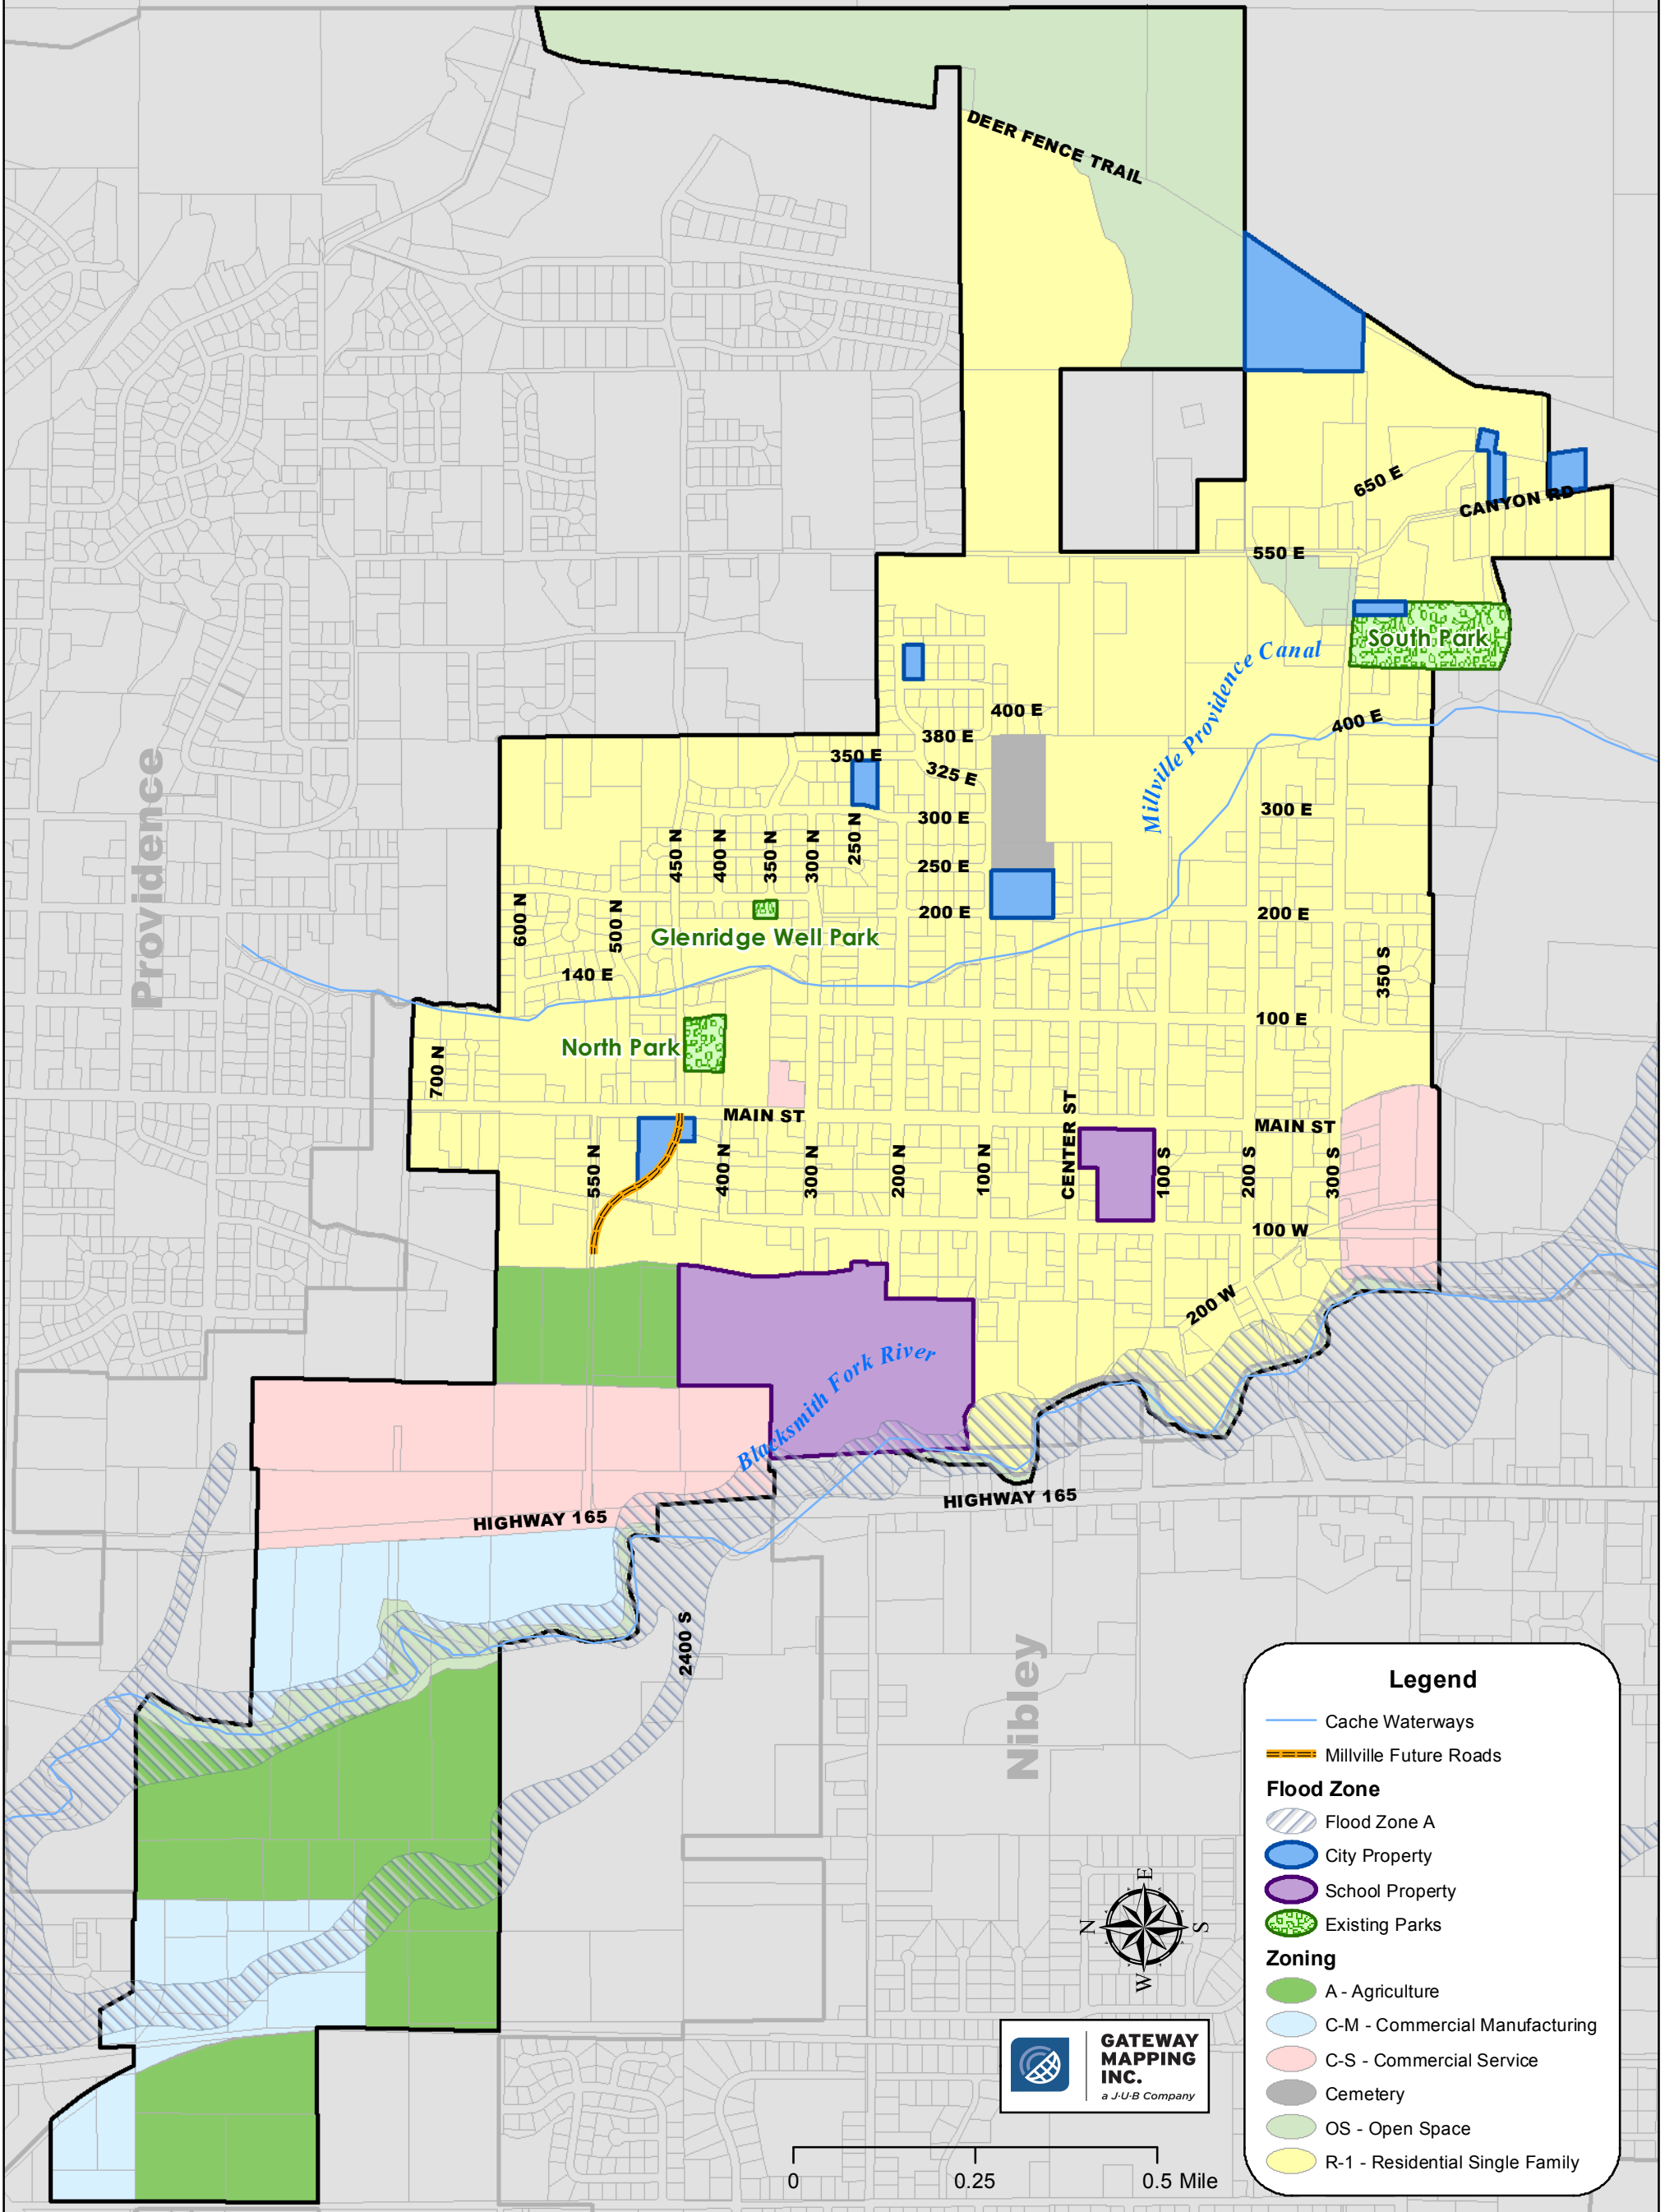

# Millville City

## General Plan

### Current Zoning Map

#### Attachment B

Jan. 25, 2016

**Legend**

- Cache Waterways
- Millville Future Roads
- Flood Zone**
- Flood Zone A
- City Property
- School Property
- Existing Parks
- Zoning**
- A - Agriculture
- C-M - Commercial Manufacturing
- C-S - Commercial Service
- Cemetery
- OS - Open Space
- R-1 - Residential Single Family